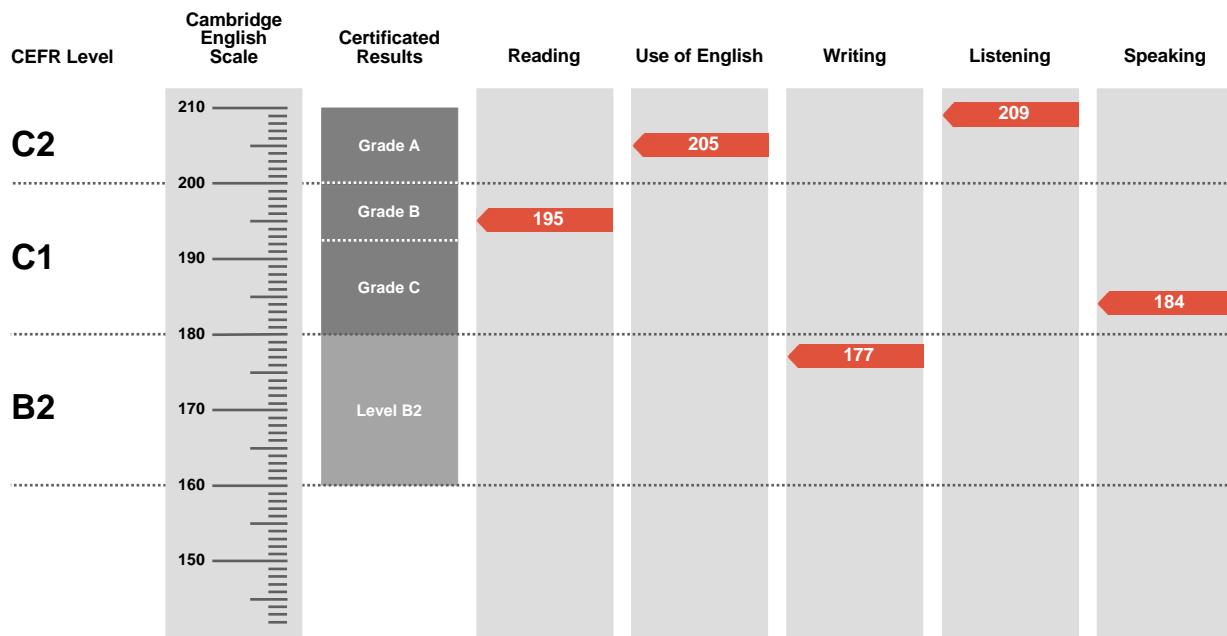

**Pass at Grade B**

Overall Score

**194**

CEFR Level

**C1**

Advanced is an examination targeted at Level C1 in the Council of Europe's Common European Framework of Reference.

Candidates achieving Grade A (between 200 and 210 on the Cambridge English Scale) receive a certificate stating that they have demonstrated ability at Level C2. Candidates achieving Grade B or Grade C (between 180 and 199 on the Cambridge English Scale) receive a certificate at Level C1.